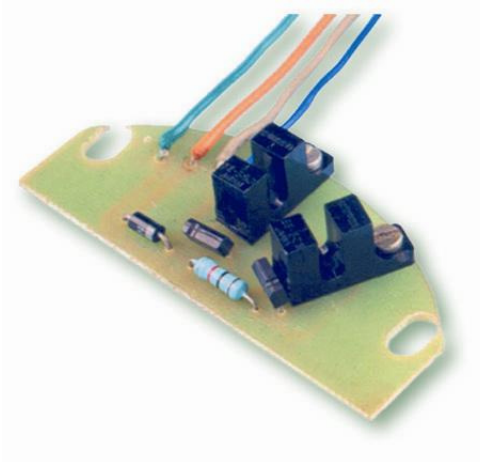

Part #: **STR-045**

P7100

Part #: **STR-046**

PU

Part #: **STR-047**

P7100 / PU Angle sensor

Part #: STR-048

Let-off sensor

Part #: STR-036

Let-off tachometer

Part #: STR-035

Flight trigger

Part #: STR-033

SENSOR 927.009.861