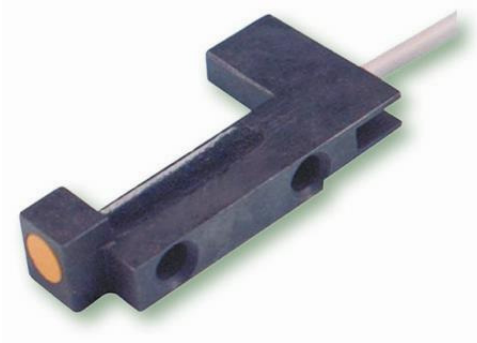

Part #: **STR-045**

P7100

Part #: **STR-046**

PU

Part #: **STR-047**

P7100 / PU Angle sensor

Part #: STR-048

Let-off sensor

Part #: STR-036

Let-off tachometer

Part #: STR-035

Flight trigger

Part #: STR-033

SENSOR 927.009.861