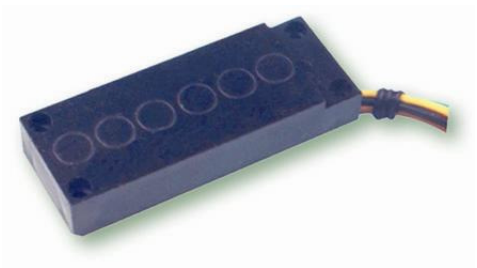

Part #: **STR-045**

P7100

Part #: **STR-046**

PU

Part #: **STR-047**

P7100 / PU Angle sensor

Part #: STR-048

Let-off sensor

Part #: STR-036

Let-off tachometer

Part #: STR-035

Flight trigger

Part #: STR-033

SENSOR 927.009.861